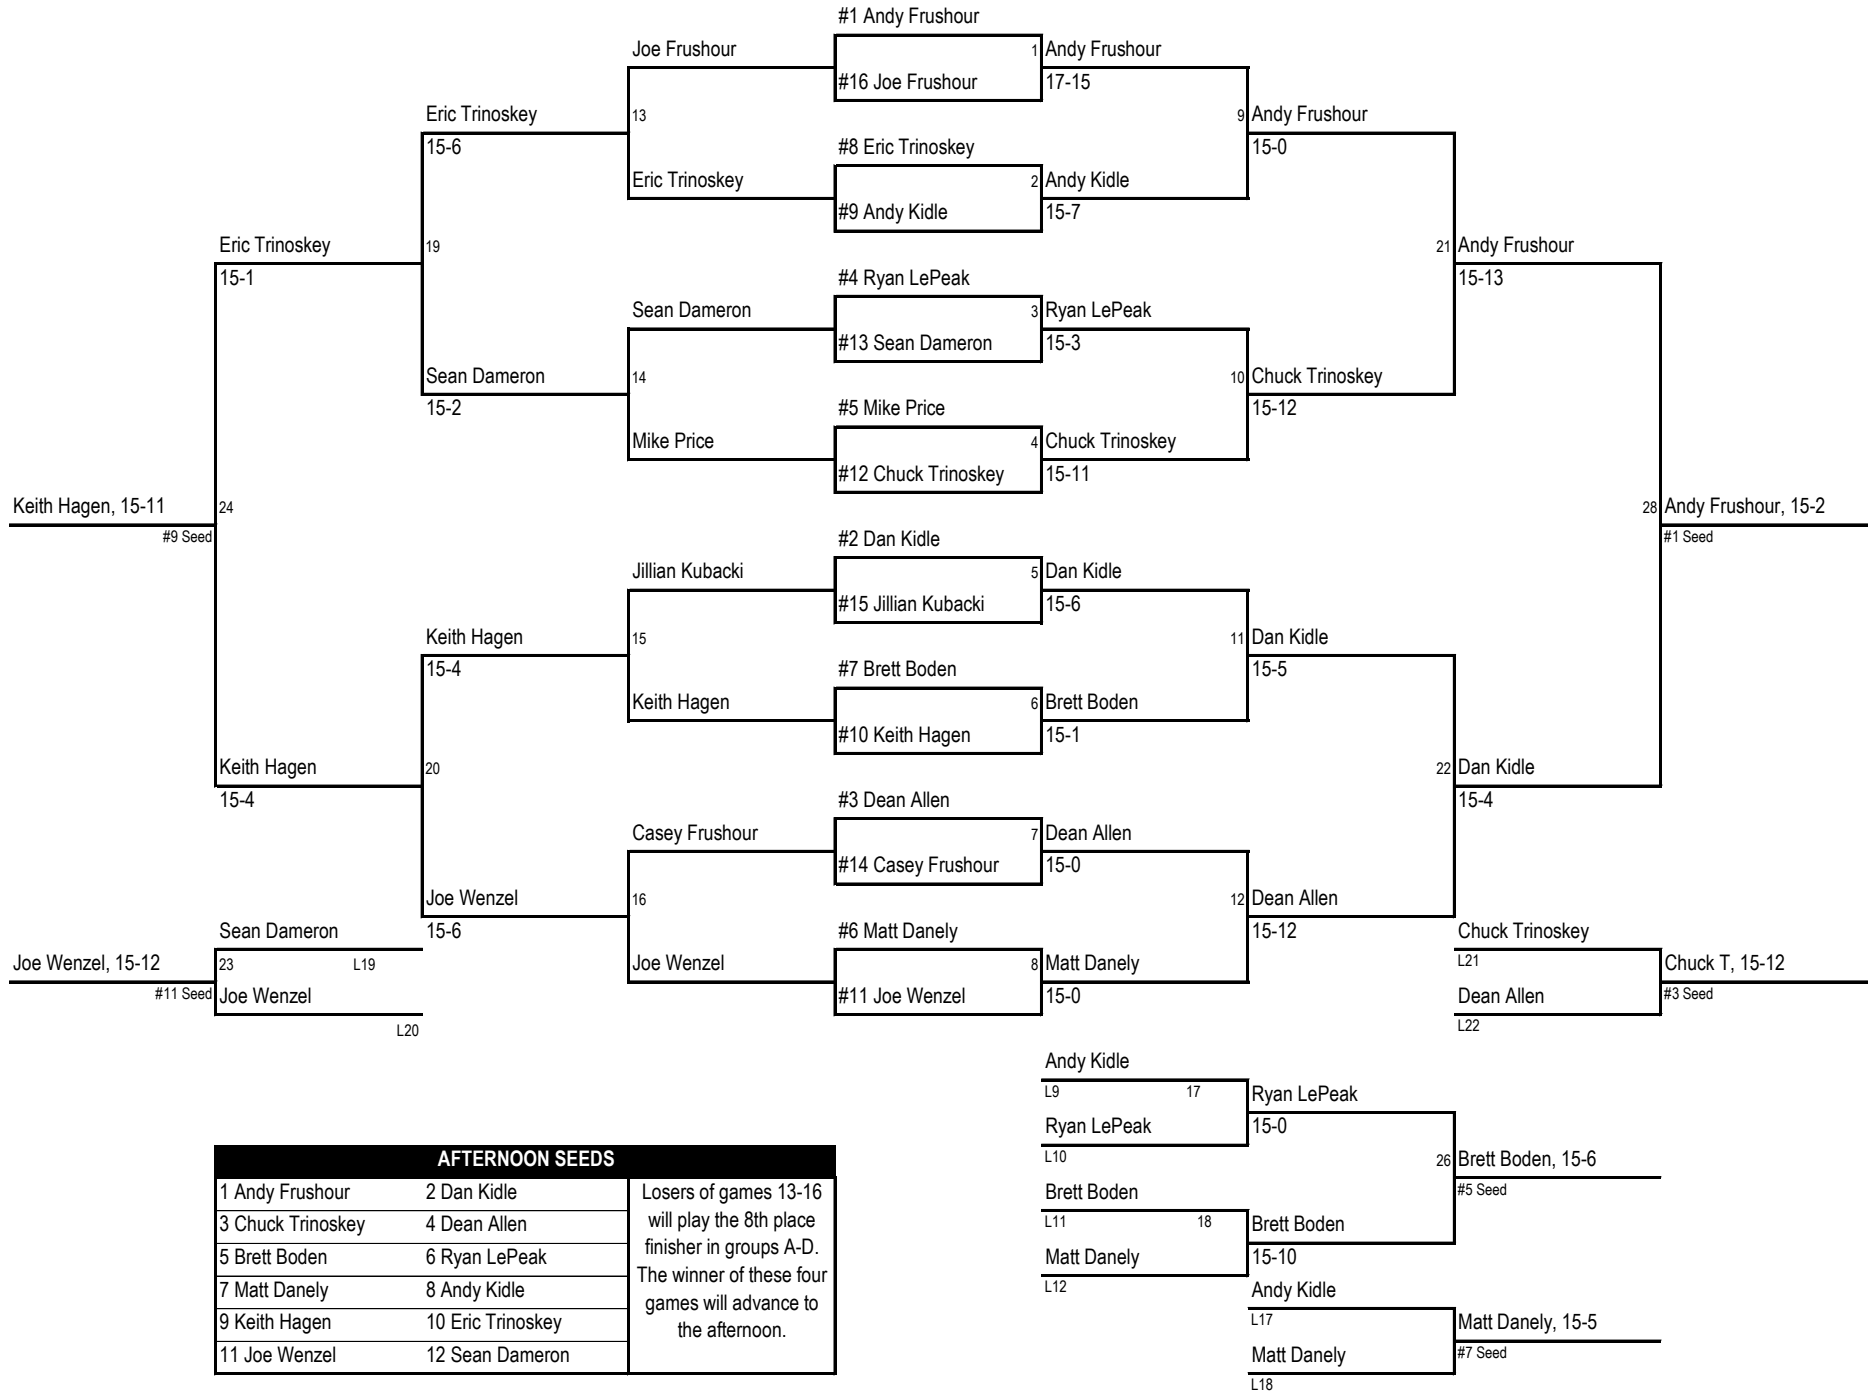

Brett Boden
15-3, 15-5
MB10 CHAMPION

Andy Frushour, 15-7
3rd Place

MORNING QUALIFYING: TOP 16

AFTERNOON SEEDS

1 Andy Frushour	2 Dan Kidle
3 Chuck Trinoskey	4 Dean Allen
5 Brett Boden	6 Ryan LePeak
7 Matt Danely	8 Andy Kidle
9 Keith Hagen	10 Eric Trinoskey
11 Joe Wenzel	12 Sean Dameron

Losers of games 13-16 will play the 8th place finisher in groups A-D. The winner of these four games will advance to the afternoon.

WINNERS BRACKET

WINNERS BRACKET

WINNERS BRACKET