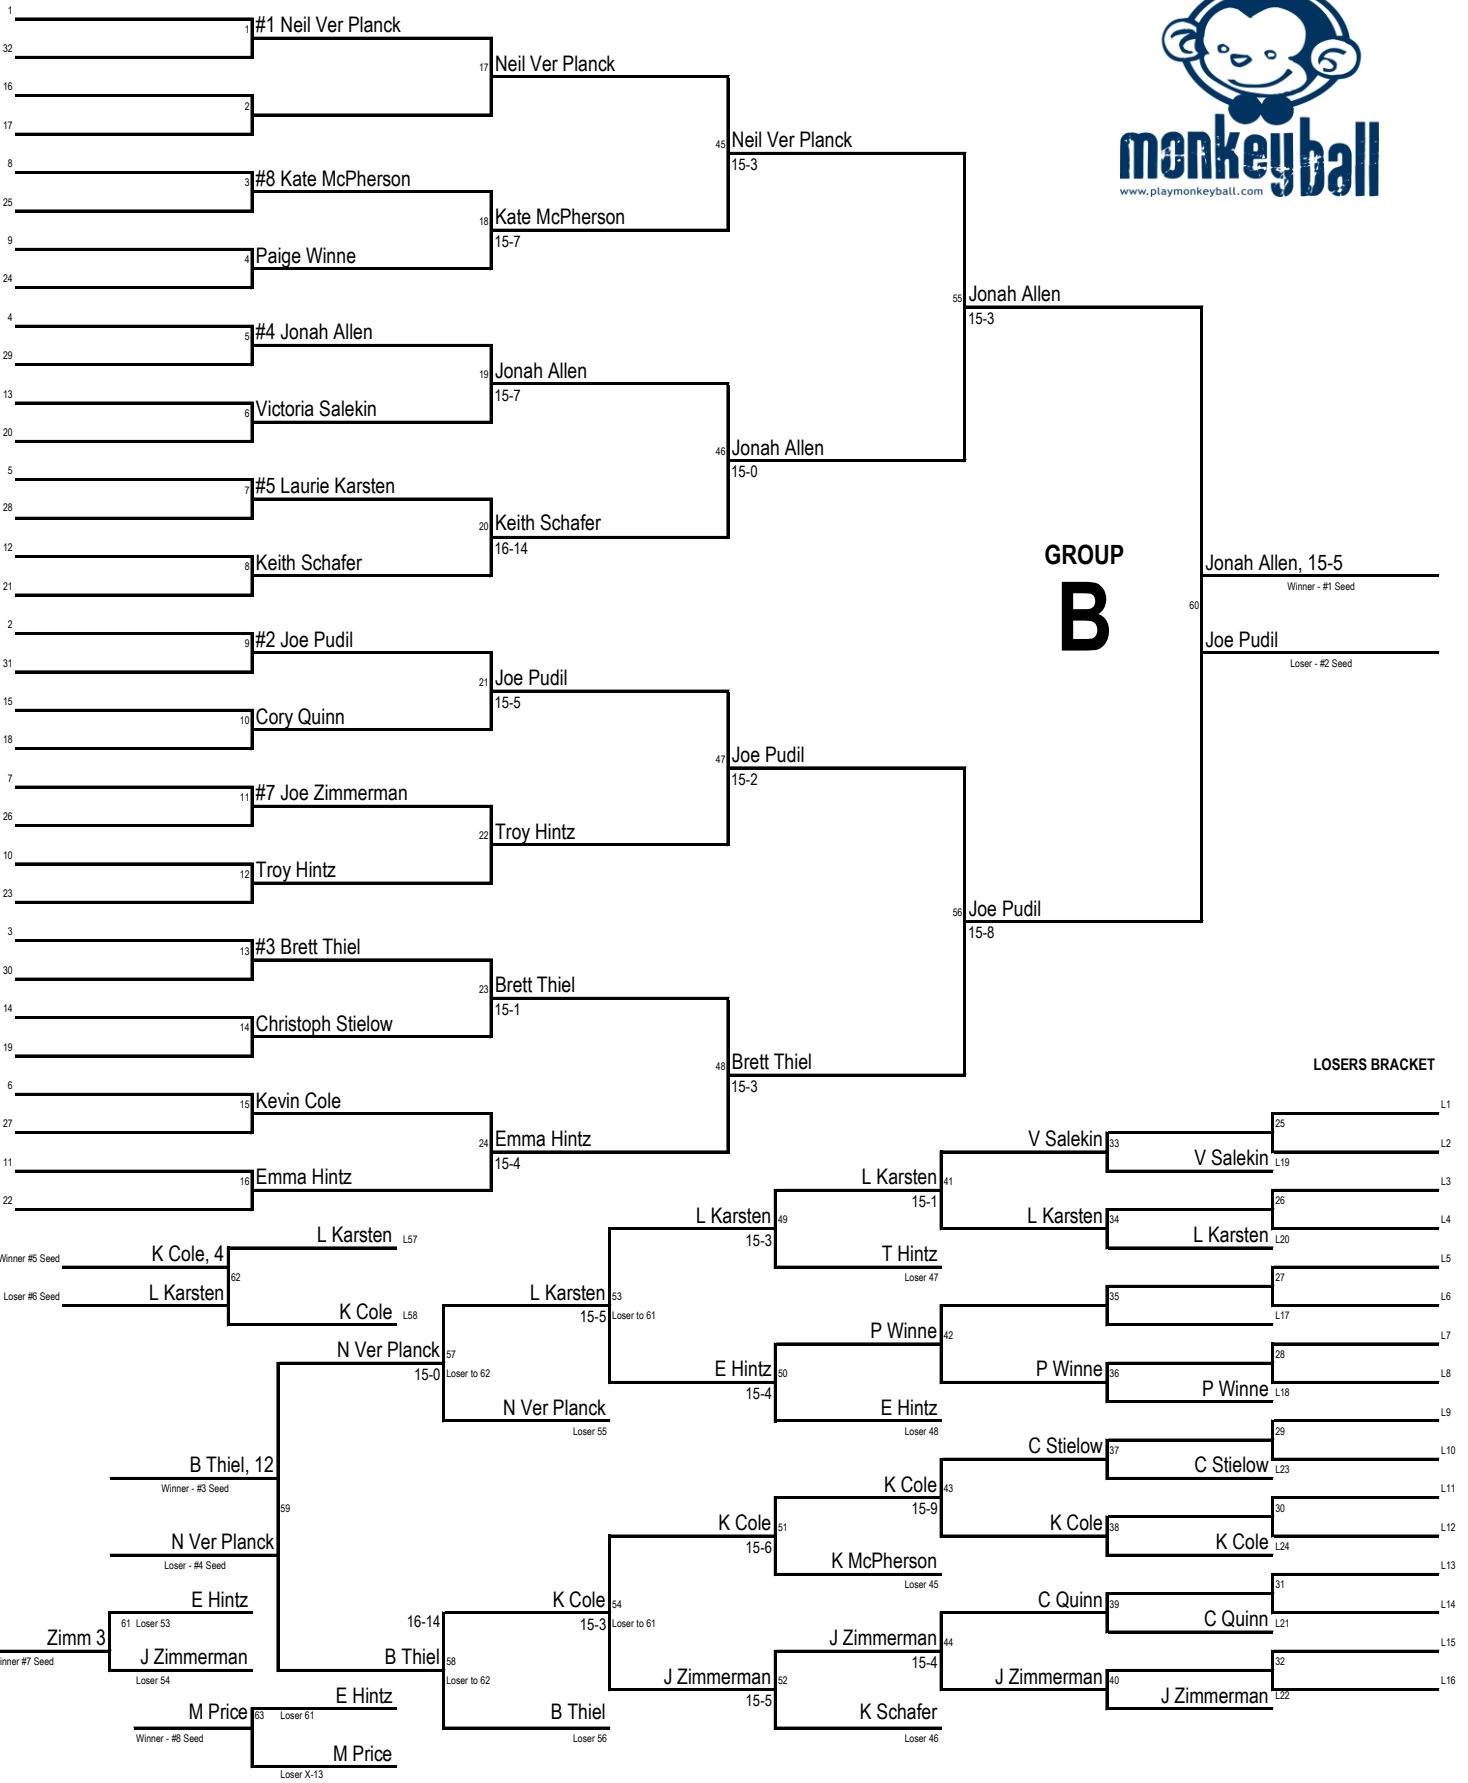

Brett Boden
15-3, 15-5
MB10 CHAMPION

Andy Frushour, 15-7
3rd Place

MORNING QUALIFYING: TOP 16

AFTERNOON SEEDS

1 Andy Frushour	2 Dan Kidle
3 Chuck Trinoskey	4 Dean Allen
5 Brett Boden	6 Ryan LePeak
7 Matt Danely	8 Andy Kidle
9 Keith Hagen	10 Eric Trinoskey
11 Joe Wenzel	12 Sean Dameron

Losers of games 13-16 will play the 8th place finisher in groups A-D. The winner of these four games will advance to the afternoon.

WINNERS BRACKET

WINNERS BRACKET

WINNERS BRACKET