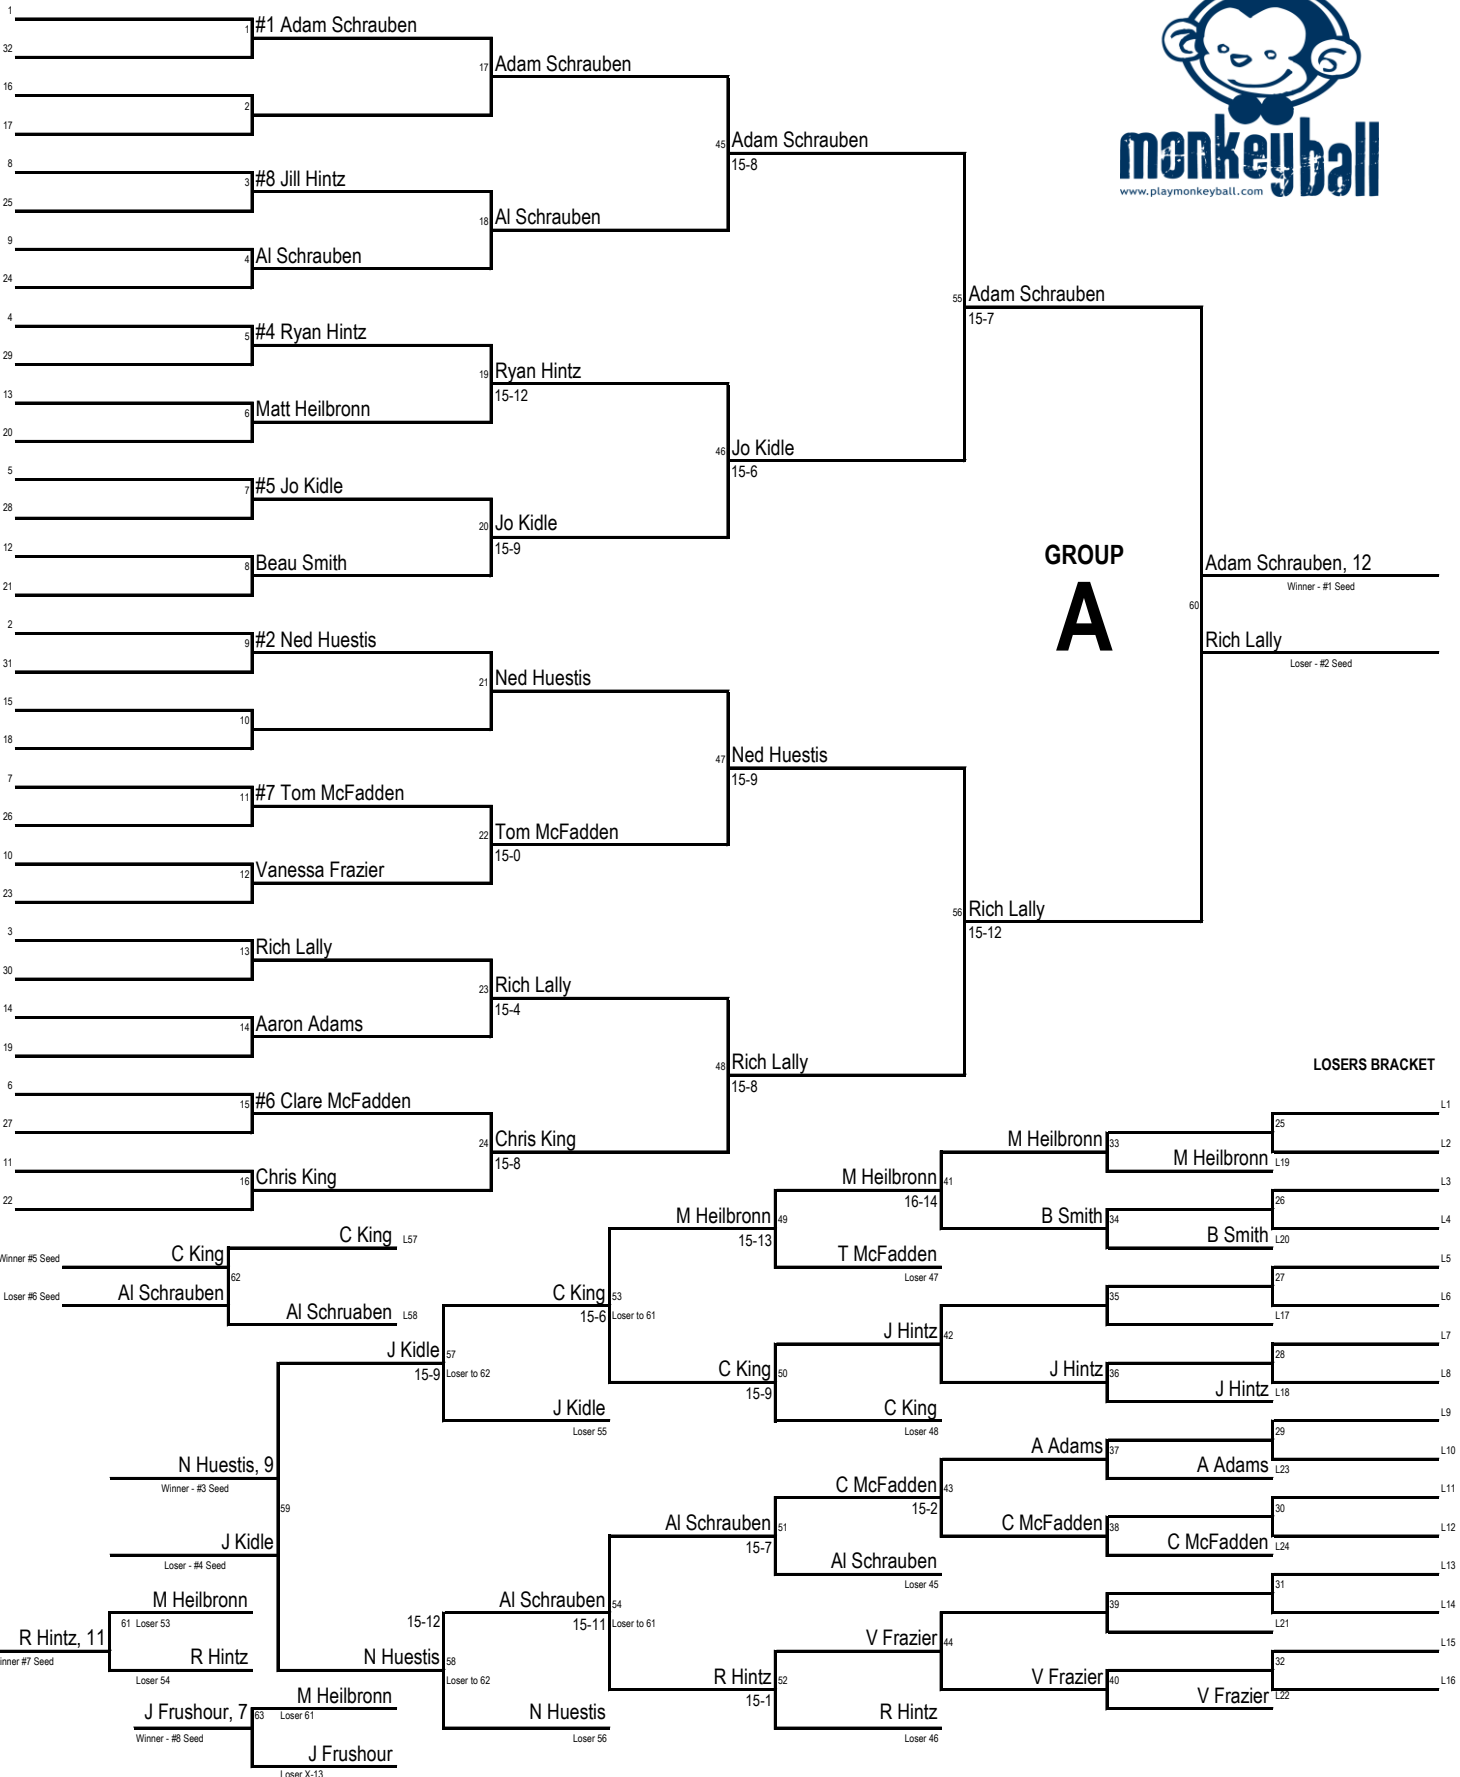

Brett Boden
15-3, 15-5
MB10 CHAMPION

Andy Frushour, 15-7
3rd Place

MORNING QUALIFYING: TOP 16

AFTERNOON SEEDS

1 Andy Frushour	2 Dan Kidle
3 Chuck Trinoskey	4 Dean Allen
5 Brett Boden	6 Ryan LePeak
7 Matt Danely	8 Andy Kidle
9 Keith Hagen	10 Eric Trinoskey
11 Joe Wenzel	12 Sean Dameron

Losers of games 13-16 will play the 8th place finisher in groups A-D. The winner of these four games will advance to the afternoon.

WINNERS BRACKET

WINNERS BRACKET

WINNERS BRACKET